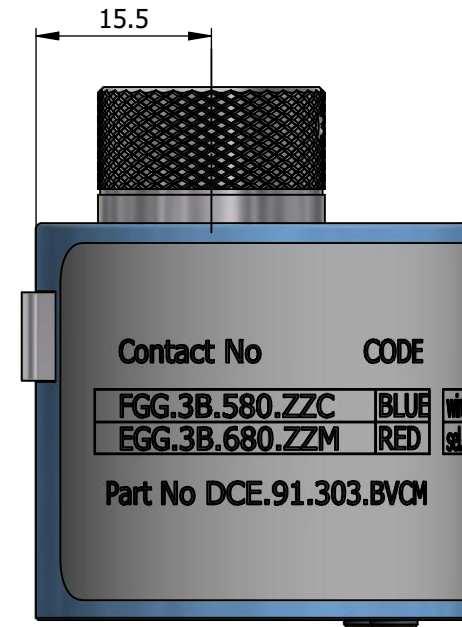

All dimensions are in millimeters (mm)

All additional information are documented on the datasheet (See below link or QR Code)
www.lemo.com/pdf/DCE.91.303.BVCM.pdf

<p>Datasheet</p> 	<p>Turret for contact ø3.0</p> <p>For FGG.3B.580.ZZC For EGG.3B.680.ZZM</p>		<p>Drawn 07.05.2021 MARI/OBAR</p>
	<p>LEMO SA Chemin des Champs-Courbes 28 1024 Ecublens - SWITZERLAND</p>		<p>Checked 03.06.2021 OBAR</p>
	<p>Tel. (+41 21) 695 16 00 email : info@lemo.com www.lemo.com</p>		<p>Modified 00 05.05.2021/MARI</p>
	<p>DCE.91.303.BVCM</p>		<p>DO NOT SCALE DRAWING</p>

CODE

CC	BLUE	wire	10	12	14	size
ZM	RED	sel.-	3	1	1	pos.

DCE.91.303.BVCM

Contact No CODE

FGG.3B.580.ZZC	BLUE	wire
EGG.3B.680.ZZM	RED	sel.

Part No DCE.91.303.BVCM

CD