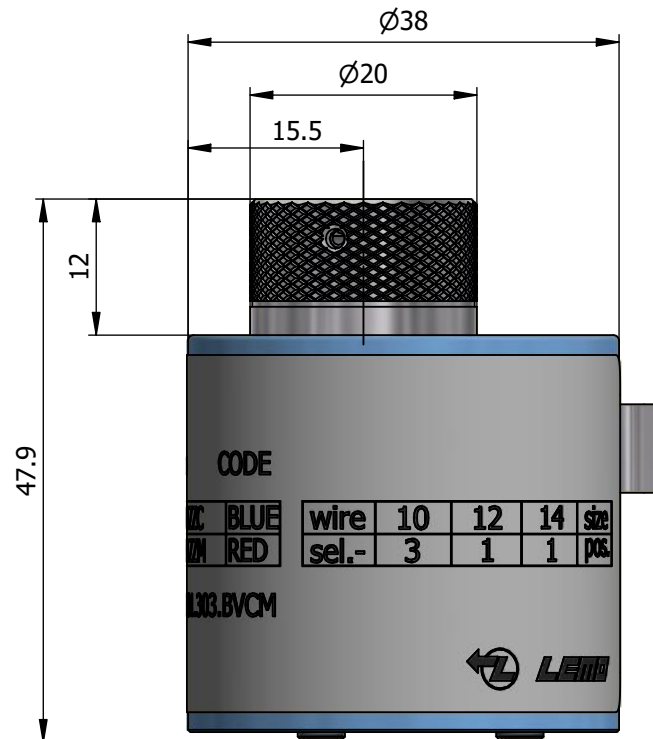

All dimensions are in millimeters (mm)

All additional information are documented on the datasheet (See below link or QR Code)
www.lemo.com/pdf/DCE.91.303.BVCM.pdf

<p>Datasheet</p> 	<p>Turret for contact ø3.0</p> <p>For FGG.3B.580.ZZC For EGG.3B.680.ZZM</p>		<p>Drawn 07.05.2021 MARI/OBAR</p>
	<p>LEMO SA Chemin des Champs-Courbes 28 1024 Ecublens - SWITZERLAND</p>		<p>Checked 03.06.2021 OBAR</p>
	<p>Tel. (+41 21) 695 16 00 email : info@lemo.com www.lemo.com</p>		<p>Modified 00 05.05.2021/MARI</p>
	<p>DCE.91.303.BVCM</p>		<p>DO NOT SCALE DRAWING</p>

CODE

CC	BLUE	wire	10	12	14	size
ZM	RED	sel.-	3	1	1	pos.

DCE.91.303.BVCM

Contact No CODE

FGG.3B.580.ZZC	BLUE	wire
EGG.3B.680.ZZM	RED	sel.

Part No DCE.91.303.BVCM

CD