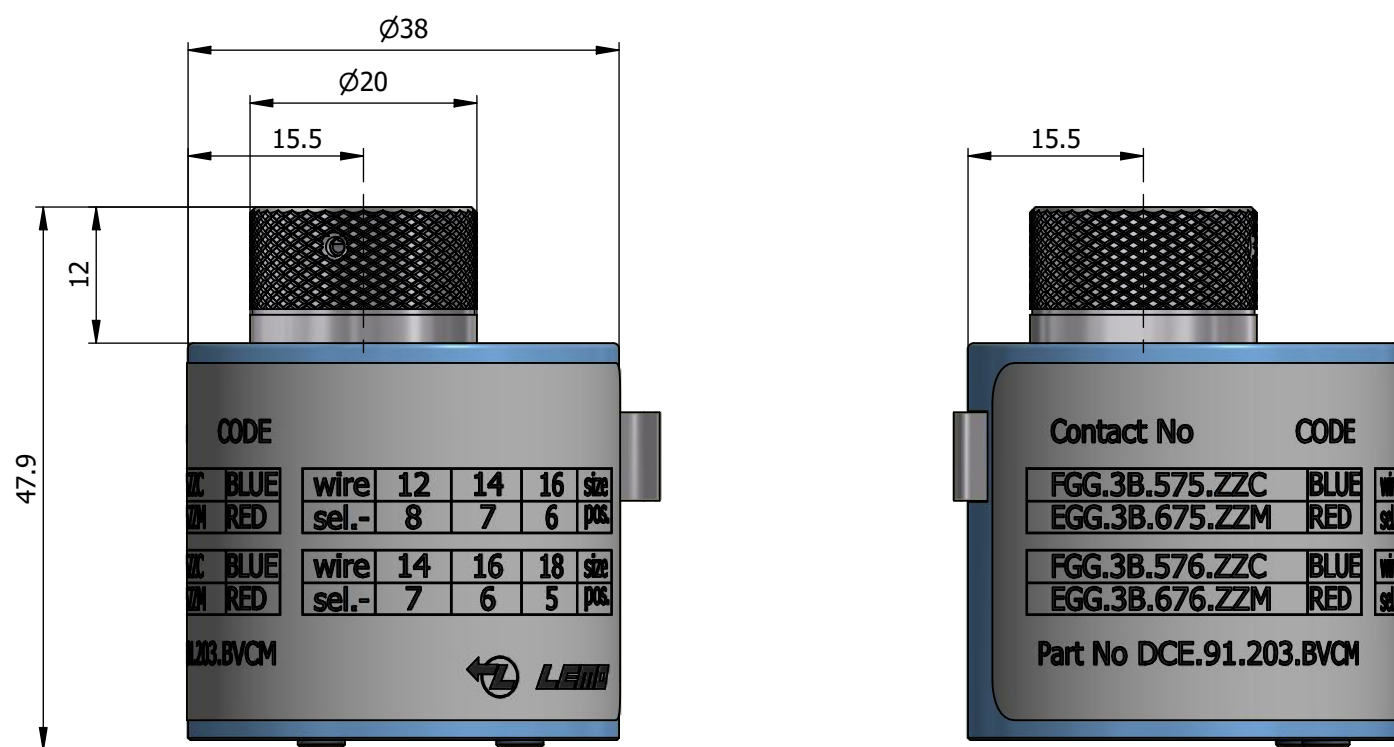

All dimensions are in millimeters (mm)

All additional information are documented on the datasheet (See below link or QR Code)  
[www.lemo.com/pdf/DCE.91.203.BVCM.pdf](http://www.lemo.com/pdf/DCE.91.203.BVCM.pdf)

 <p>Datasheet</p>	<h3>Turret for contact <math>\phi 2.0</math></h3> <p>For FGG.3B.575.ZZC and FGG.3B.576.ZZC                  For EGG.3B.675.ZZM and EGG.3B.676.ZZM</p>		Drawn 05.05.2021 MARI/OBAR Checked 03.06.2021 OBAR Modified 00 05.05.2021/MARI
	 <p>LEMO SA                  Chemin des Champs-Courbes 28                  1024 Ecublens - SWITZERLAND</p>		Tel. (+41 21) 695 16 00 email : info@lemo.com www.lemo.com
	CD	<h2>DCE.91.203.BVCM</h2>	
	DO NOT SCALE DRAWING		