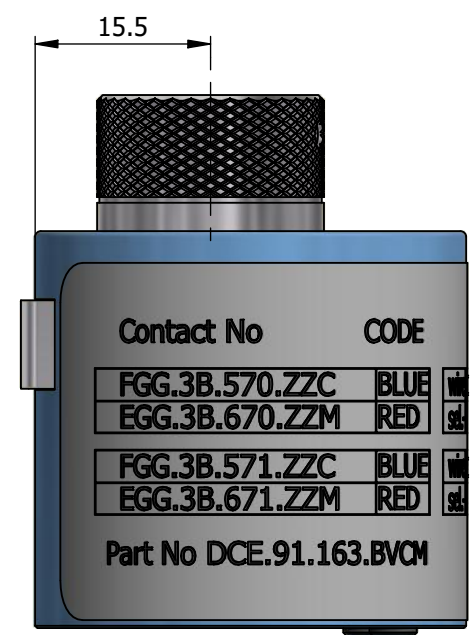

All dimensions are in millimeters (mm)

All additional information are documented on the datasheet (See below link or QR Code)
www.lemo.com/pdf/DCE.91.163.BVCM.pdf

<p>Datasheet</p> 	<p>Turret for contact ø1.6</p> <p>For FGG.3B.570.ZZC and FGG.3B.571.ZZC For EGG.3B.670.ZZM and EGG.3B.671.ZZM</p>		<p>Drawn 05.05.2021 MARI/OBAR</p>
	 <p>LEMO SA Chemin des Champs-Courbes 28 1024 Ecublens - SWITZERLAND</p>		<p>Checked 03.06.2021 OBAR</p>
	<p>Tel. (+41 21) 695 16 00 email : info@lemo.com www.lemo.com</p>		<p>Modified 00 05.05.2021/MARI</p>
	<p>CD</p>		<p>DO NOT SCALE DRAWING</p>
<p>DCE.91.163.BVCM</p>			