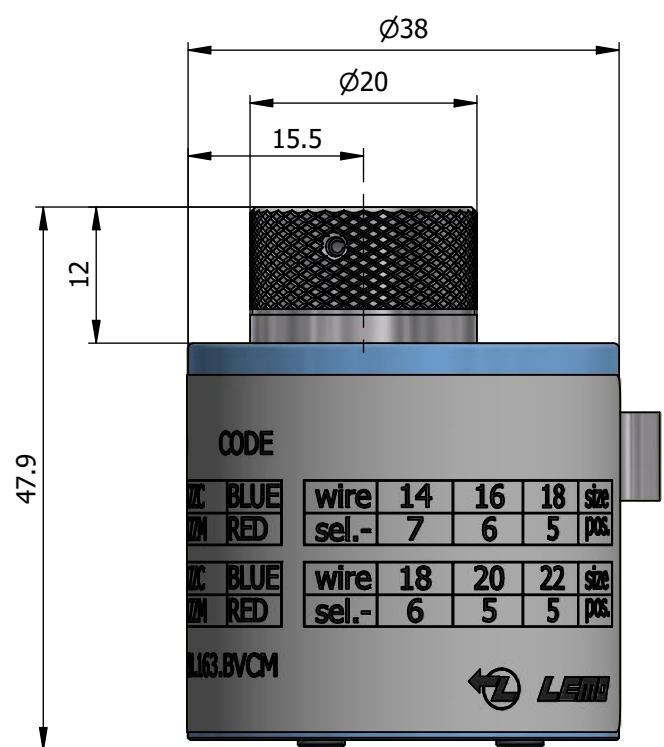

All dimensions are in millimeters (mm)

All additional information are documented on the datasheet (See below link or QR Code)
www.lemo.com/pdf/DCE.91.163.BVCM.pdf

<p>Datasheet</p> 	<p>Turret for contact ø1.6</p> <p>For FGG.3B.570.ZZC and FGG.3B.571.ZZC For EGG.3B.670.ZZM and EGG.3B.671.ZZM</p>		<p>Drawn 05.05.2021 MARI/OBAR</p>
	 <p>LEMO SA Chemin des Champs-Courbes 28 1024 Ecublens - SWITZERLAND</p>		<p>Checked 03.06.2021 OBAR</p>
	<p>Tel. (+41 21) 695 16 00 email : info@lemo.com www.lemo.com</p>		<p>Modified 00 05.05.2021/MARI</p>
	<p>CD</p>		<p>DO NOT SCALE DRAWING</p>
<p>DCE.91.163.BVCM</p>			