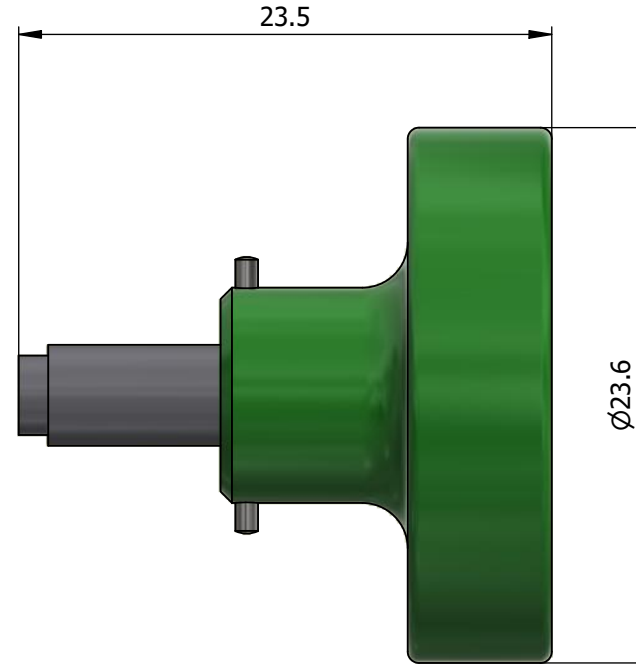

All dimensions are in millimeters (mm)

All additional information are documented on the datasheet (See below link or QR Code)  
[www.lemo.com/pdf/DCE.91.131.BVC.pdf](http://www.lemo.com/pdf/DCE.91.131.BVC.pdf)

### Positioner for male contact ø1.3

For FGG.1B.565.ZZC and FGG.1B.566.ZZC

|                      |            |                 |
|----------------------|------------|-----------------|
| Drawn                | 25.01.2023 | MARI/OBAR       |
| Checked              | 25.01.2023 | OBAR            |
| Modified             | 00         | 25.01.2023/MARI |
| DO NOT SCALE DRAWING |            |                 |