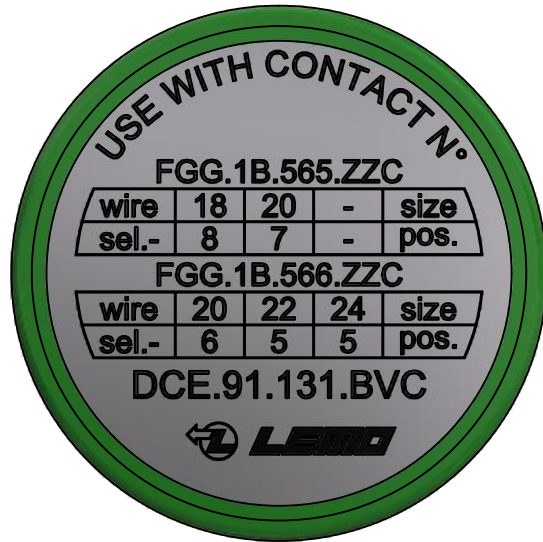

All dimensions are in millimeters (mm)

All additional information are documented on the datasheet (See below link or QR Code)  
[www.lemo.com/pdf/DCE.91.131.BVC.pdf](http://www.lemo.com/pdf/DCE.91.131.BVC.pdf)