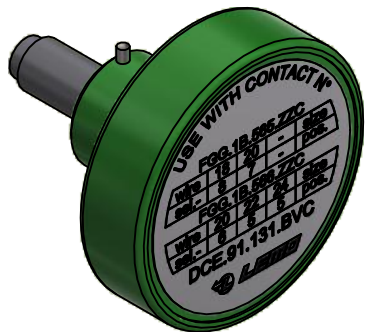

All dimensions are in millimeters (mm)

All additional information are documented on the datasheet (See below link or QR Code)  
[www.lemo.com/pdf/DCE.91.131.BVC.pdf](http://www.lemo.com/pdf/DCE.91.131.BVC.pdf)

### Positioner for male contact ø1.3

For FGG.1B.565.ZZC and FGG.1B.566.ZZC

|                      |            |                 |
|----------------------|------------|-----------------|
| Drawn                | 25.01.2023 | MARI/OBAR       |
| Checked              | 25.01.2023 | OBAR            |
| Modified             | 00         | 25.01.2023/MARI |
| DO NOT SCALE DRAWING |            |                 |