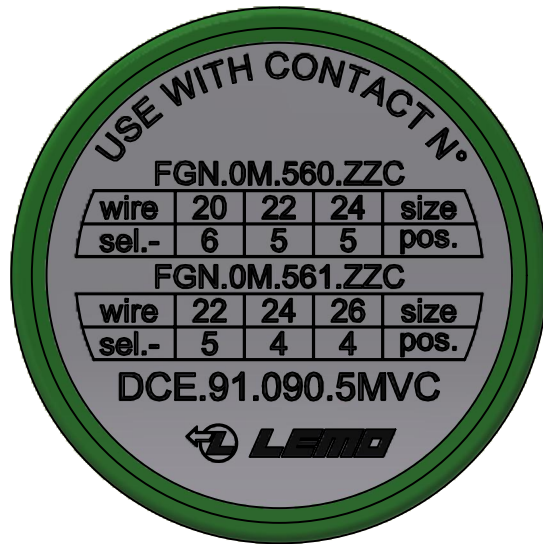

All dimensions are in millimeters (mm)

All additional information are documented on the datasheet (See below link or QR Code)
www.lemo.com/pdf/DCE.91.090.5MVC.pdf

Datasheet

Positioner for male contact $\varnothing 0.9$