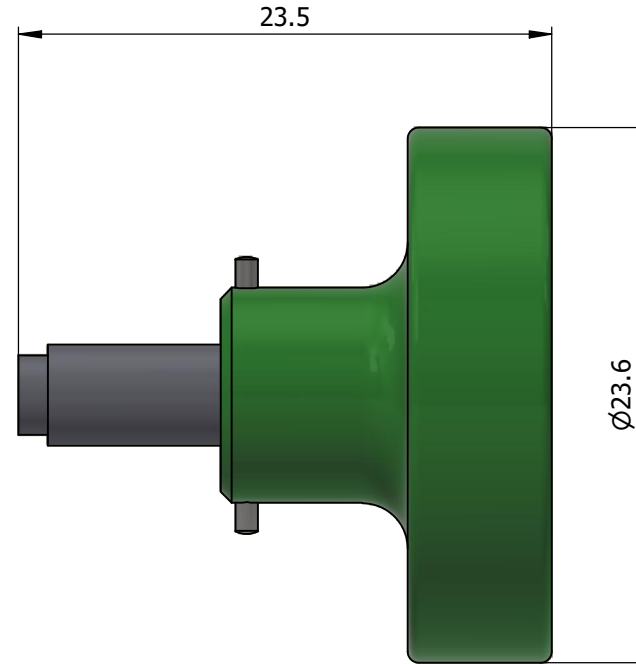

All dimensions are in millimeters (mm)

All additional information are documented on the datasheet (See below link or QR Code)
www.lemo.com/pdf/DCE.91.090.5MVC.pdf

Datasheet

Positioner for male contact $\varnothing 0.9$