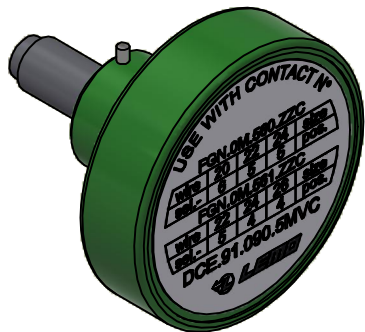

All dimensions are in millimeters (mm)

All additional information are documented on the datasheet (See below link or QR Code)
www.lemo.com/pdf/DCE.91.090.5MVC.pdf

Datasheet

Positioner for male contact $\varnothing 0.9$

For FGN.0M.560.ZZC and FGN.0M.561.ZZC

Drawn	30.10.2025	JMIG / OBAR
Checked	30.10.2025	OBAR
Modified	00	30.10.2025 / JMIG
DO NOT SCALE DRAWING		

LEMO SA
 Chemin des Champs-Courbes 28
 1024 Ecublens - SWITZERLAND