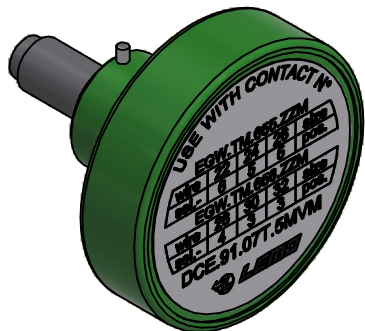

All dimensions are in millimeters (mm)

All additional information are documented on the datasheet (See below link or QR Code)
www.lemo.com/pdf/DCE.91.07T.5MVM.pdf

Datasheet

Positioner for male contact $\varnothing 0.7$

For EGW.TM.655.ZZM and EGW.TM.656.ZZM

Drawn	29.07.2025	JMIG / MARI
Checked	29.07.2025	MARI
Modified	00	29.07.2025 / JMIG
DO NOT SCALE DRAWING		

LEMO SA
 Chemin des Champs-Courbes 28
 1024 Ecublens - SWITZERLAND