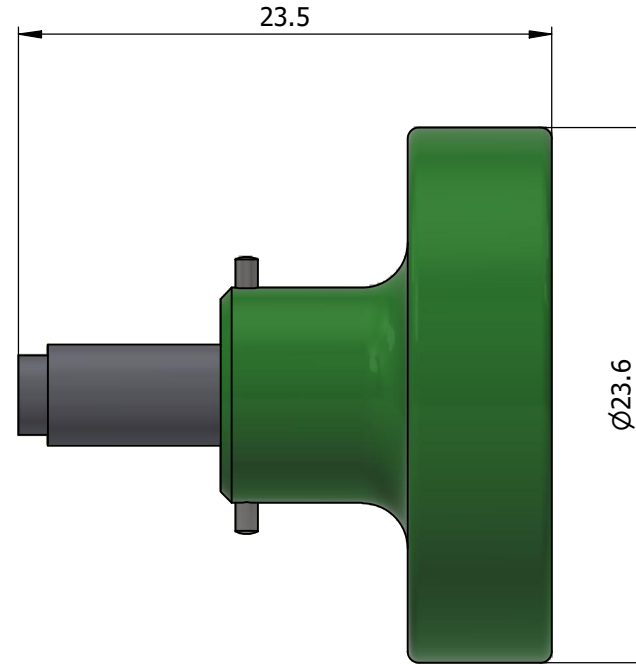

All dimensions are in millimeters (mm)

All additional information are documented on the datasheet (See below link or QR Code)
www.lemo.com/pdf/DCE.91.07T.5MVM.pdf

Datasheet

Positioner for male contact $\varnothing 0.7$

For EGW.TM.655.ZZM and EGW.TM.656.ZZM

Drawn	29.07.2025	JMIG / MARI
Checked	29.07.2025	MARI
Modified	00	29.07.2025 / JMIG
DO NOT SCALE DRAWING		

LEMO SA
 Chemin des Champs-Courbes 28
 1024 Ecublens - SWITZERLAND