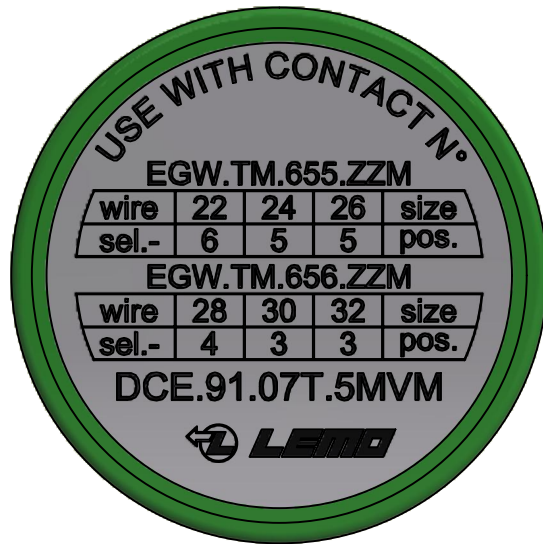

All dimensions are in millimeters (mm)

All additional information are documented on the datasheet (See below link or QR Code)
www.lemo.com/pdf/DCE.91.07T.5MVM.pdf

Datasheet

Positioner for male contact $\varnothing 0.7$

For EGW.TM.655.ZZM and EGW.TM.656.ZZM

Drawn	29.07.2025	JMIG / MARI
Checked	29.07.2025	MARI
Modified	00	29.07.2025 / JMIG
DO NOT SCALE DRAWING		

LEMO SA
 Chemin des Champs-Courbes 28
 1024 Ecublens - SWITZERLAND