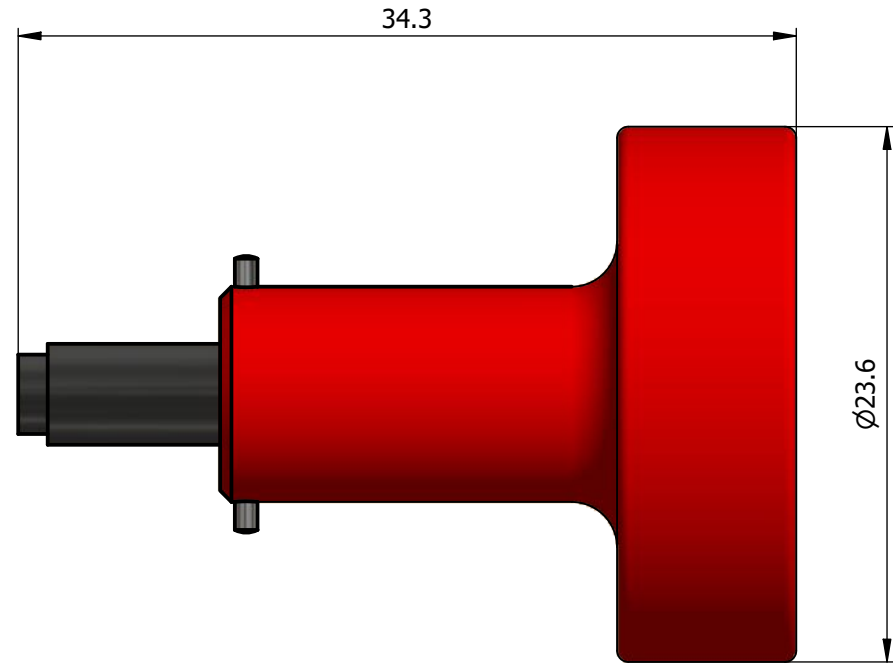

All dimensions are in millimeters (mm)

All additional information are documented on the datasheet (See below link or QR Code)
www.lemo.com/pdf/DCE.91.073.BRM.pdf

Datasheet

Positioner for female contact $\phi 0.7$

For EGG.3B.655.ZAM and EGG.3B.656.ZAM

Drawn	06.05.2021	MARI/OBAR
Checked	11.05.2021	OBAR
Modified	00	06.05.2021/MARI
DO NOT SCALE DRAWING		

LEMO SA
 Chemin des Champs-Courbes 28
 1024 Ecublens - SWITZERLAND