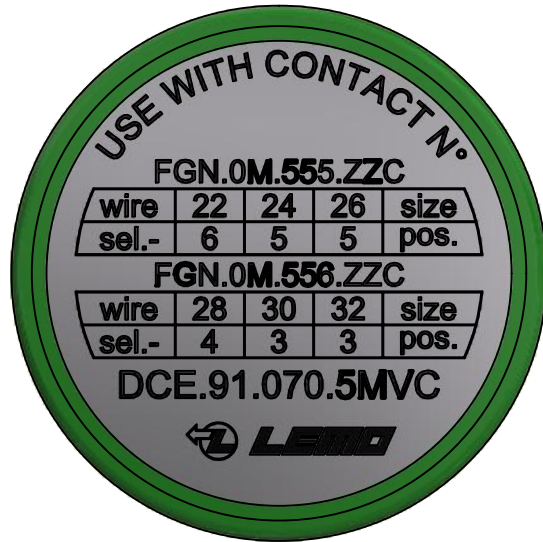

All dimensions are in millimeters (mm)

All additional information are documented on the datasheet (See below link or QR Code)
www.lemo.com/pdf/DCE.91.070.5MVC.pdf

Datasheet

Positioner for male contact $\varnothing 0.7$

For FGN.0M.555.ZZC and FGN.0M.556.ZZC

| | | |
|----------------------|------------|-----------------|
| Drawn | 19.05.2021 | MARI/OBAR |
| Checked | 03.06.2021 | OBAR |
| Modified | 00 | 19.05.2021/MARI |
| DO NOT SCALE DRAWING | | |