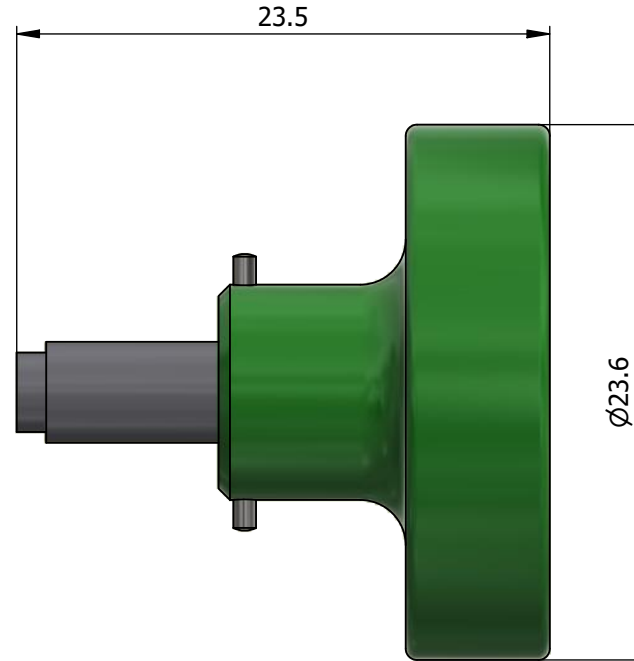

All dimensions are in millimeters (mm)

All additional information are documented on the datasheet (See below link or QR Code)
www.lemo.com/pdf/DCE.91.070.5MVC.pdf

Datasheet

Positioner for male contact $\varnothing 0.7$