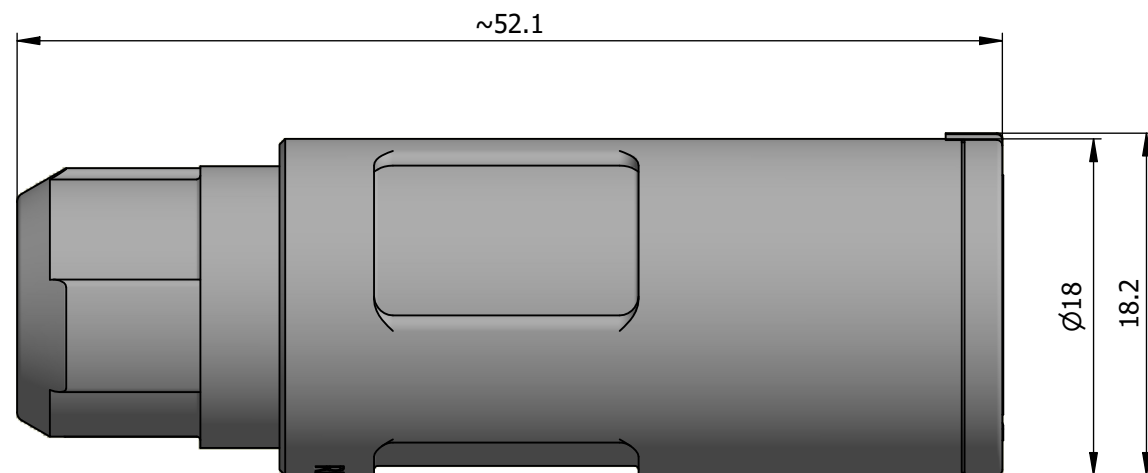

All dimensions are in millimeters (mm)

Alignment Key
Front View

Insert Configuration
Rear View

1)

x Number of contacts

x 1

View A

Note:

1) This picture is generic and for illustrative purposes only, and may show different keying, materials, colour, finish, and contact configuration. Minor shape or feature variations to actual item may be present.