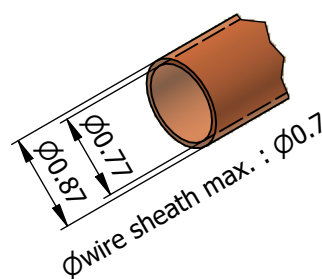

All dimensions are in millimeters (mm)

Alignment Key
Front View

Insert Configuration
Rear View

1)

x Number of contacts

x 1

View A

Note:

1) This picture is generic and for illustrative purposes only, and may show different keying, materials, colour, finish, and contact configuration. Minor shape or feature variations to actual item may be present.

Datasheet

Straight plug with cable collet, PFA HV Contacts
 Series 2P

Redel SA
 Rue du canal 2
 1450 Ste-Croix - SWITZERLAND

Tel. (+41 24) 455 25 00
 Fax. (+41 24) 455 25 01

CD

| | | |
|----------------------|------------|-------------------|
| Drawn | 01.07.2024 | MARI / MARI |
| Checked | 30.10.2024 | OBAR |
| Modified | 02 | 30.10.2024 / MARI |
| DO NOT SCALE DRAWING | | |