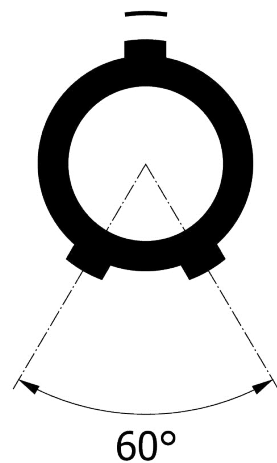

All dimensions are in millimeters (mm)

Alignment Key
Front View

Insert Configuration
Rear View

1)

Note:

1) This picture is generic and for illustrative purposes only, and may show different keying, materials, colour, finish, and contact configuration. Minor shape or feature variations to actual item may be present.

Datasheet

Straight plug with cable collet
 Series 2P

Redel SA
 Rue du canal 2
 1450 Ste-Croix - SWITZERLAND

Tel. (+41 24) 455 25 00
 Fax. (+41 24) 455 25 01

CD

Drawn	26.08.2024	MARI / MARI
Checked	26.08.2024	OBAR
Modified	00	26.08.2024 / MARI
DO NOT SCALE DRAWING		