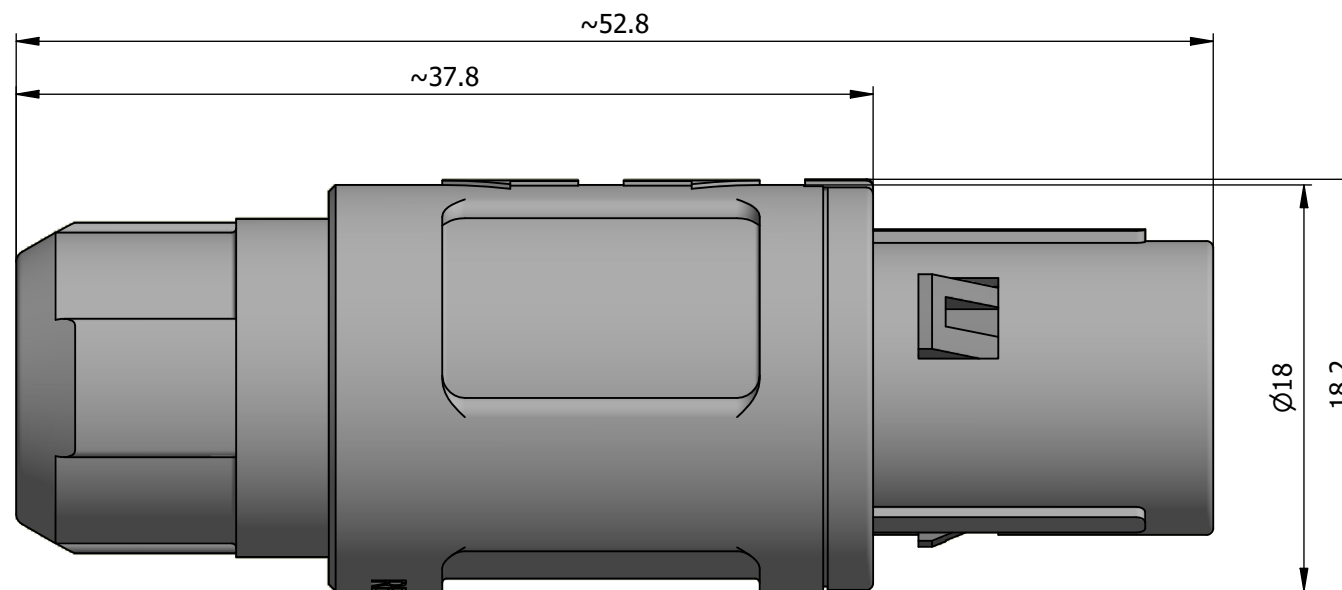

All dimensions are in millimeters (mm)

Alignment Key
Front View

Insert Configuration
Rear View

1)

Note:

1) This picture is generic and for illustrative purposes only, and may show different keying, materials, colour, finish, and contact configuration. Minor shape or feature variations to actual item may be present.

All additional information are documented on the datasheet (See below link or QR Code)
www.lemo.com/pdf/CAB.M32.NLA.C92N.pdf

Model Alignment Key Insert Config. Housing Insulator Contact Collet Type Cable Ø Front Ring Color Variant
CAB.M32.NLA.C92N

Datasheet

Straight plug with cable collet
 Series 2P

Redel SA
 Rue du canal 2
 1450 Ste-Croix - SWITZERLAND

Tel. (+41 24) 455 25 00
 Fax. (+41 24) 455 25 01

CD

Drawn	26.08.2024	MARI / MARI
Checked	26.08.2024	OBAR
Modified	00	26.08.2024 / MARI
DO NOT SCALE DRAWING		