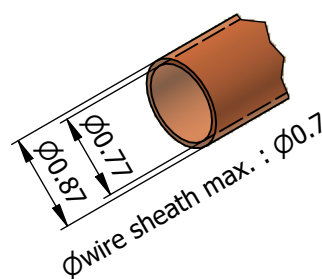

All dimensions are in millimeters (mm)

Alignment Key
Front View

Insert Configuration
Rear View

1)

x Number of contacts

x 1

View A

Note:

1) This picture is generic and for illustrative purposes only, and may show different keying, materials, colour, finish, and contact configuration. Minor shape or feature variations to actual item may be present.

Datasheet

Straight plug with cable collet, PFA HV Contacts

Series 2P

Redel SA
Rue du canal 2
1450 Ste-Croix - SWITZERLAND

Tel. (+41 24) 455 25 00
Fax. (+41 24) 455 25 01

CD

Drawn	01.07.2024	MARI / MARI
Checked	30.10.2024	OBAR
Modified	02	30.10.2024 / MARI
DO NOT SCALE DRAWING		