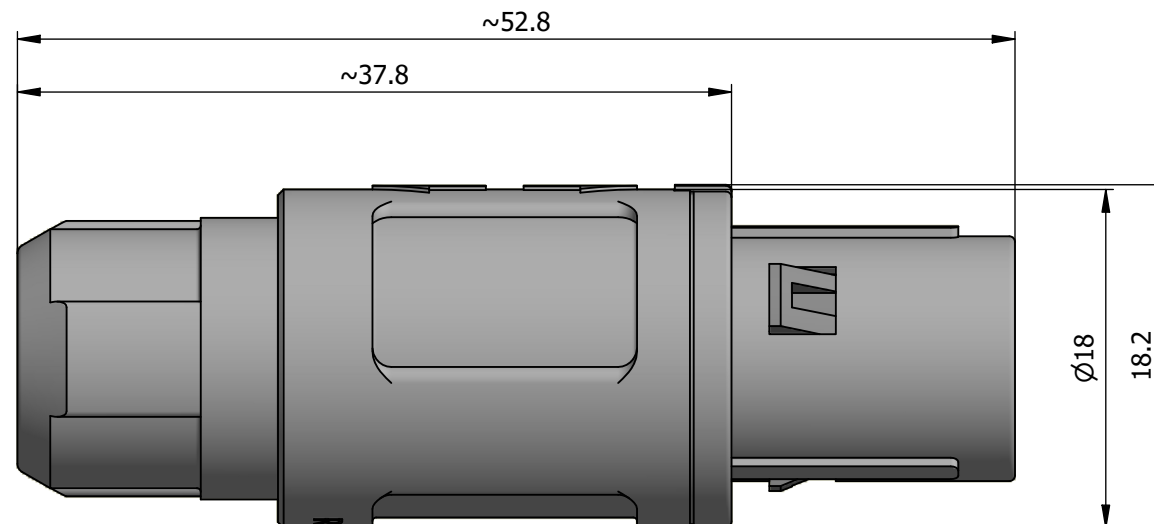

All dimensions are in millimeters (mm)

Alignment Key
Front View

Insert Configuration
Rear View

1)

x Number of contacts

x 1

View A

Note:

1) This picture is generic and for illustrative purposes only, and may show different keying, materials, colour, finish, and contact configuration. Minor shape or feature variations to actual item may be present.