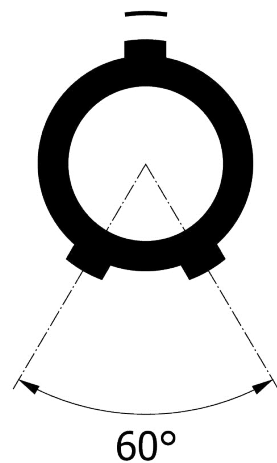

All dimensions are in millimeters (mm)

Alignment Key
Front View

Insert Configuration
Rear View

1)

x Number of contacts

x 1

View A

Note:

1) This picture is generic and for illustrative purposes only, and may show different keying, materials, colour, finish, and contact configuration. Minor shape or feature variations to actual item may be present.

Datasheet

Straight plug with cable collet, PFA HV Contacts

Series 2P

Redel SA
Rue du canal 2
1450 Ste-Croix - SWITZERLAND

Tel. (+41 24) 455 25 00
Fax. (+41 24) 455 25 01

CD

Drawn	01.07.2024	MARI / MARI
Checked	30.10.2024	OBAR
Modified	02	30.10.2024 / MARI
DO NOT SCALE DRAWING		