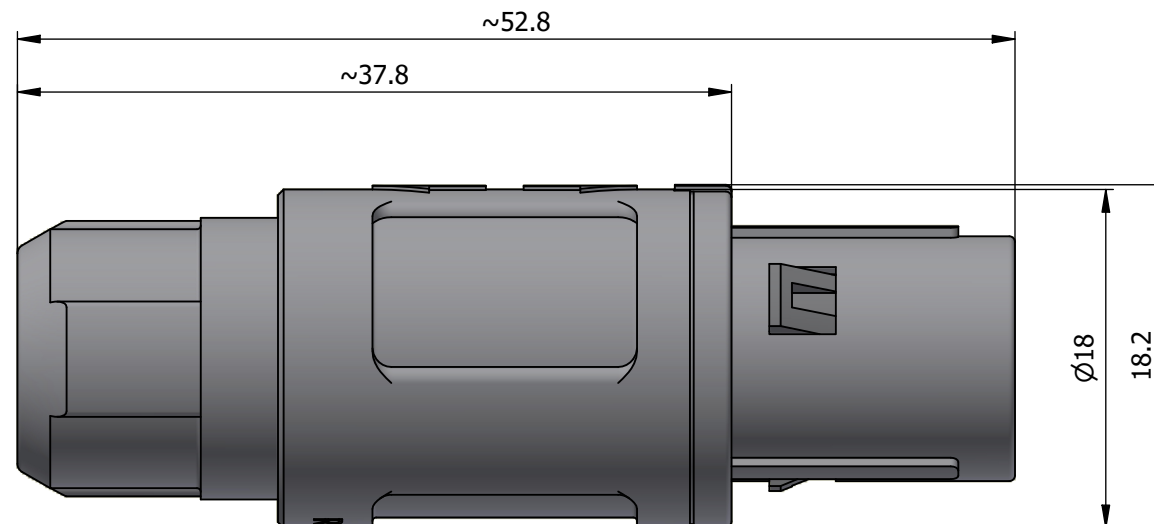

All dimensions are in millimeters (mm)

Alignment Key  
Front View

Insert Configuration  
Rear View

1)

x Number of contacts

x 1

View A

**Note:**

1) This picture is generic and for illustrative purposes only, and may show different keying, materials, colour, finish, and contact configuration. Minor shape or feature variations to actual item may be present.