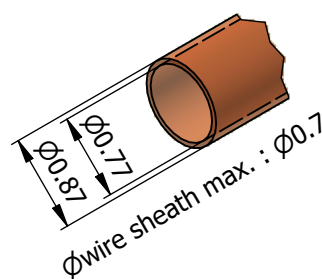

All dimensions are in millimeters (mm)

Alignment Key  
Front View

Insert Configuration  
Rear View

1)

x Number of contacts

x 1

View A

**Note:**

1) This picture is generic and for illustrative purposes only, and may show different keying, materials, colour, finish, and contact configuration. Minor shape or feature variations to actual item may be present.

Datasheet

**Straight plug with cable collet, PFA HV Contacts**  
 Series 2P

Redel SA  
 Rue du canal 2  
 1450 Ste-Croix - SWITZERLAND

Tel. (+41 24) 455 25 00  
 Fax. (+41 24) 455 25 01

CD

Drawn	27.05.2024	MARI / MARI
Checked	30.10.2024	OBAR
Modified	02	30.10.2024 / MARI
DO NOT SCALE DRAWING		