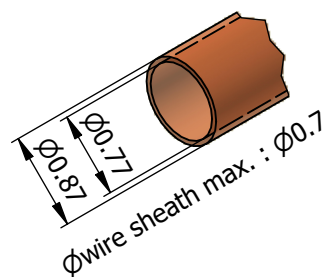

All dimensions are in millimeters (mm)

Alignment Key
Front View

Insert Configuration
Rear View

1)

x Number of contacts

x 1

View A

Note:

1) This picture is generic and for illustrative purposes only, and may show different keying, materials, colour, finish, and contact configuration. Minor shape or feature variations to actual item may be present.

Straight plug with cable collet, PFA HV Contacts
 Series 2P

Redel SA
 Rue du canal 2
 1450 Ste-Croix - SWITZERLAND

Tel. (+41 24) 455 25 00
 Fax. (+41 24) 455 25 01

CD

Drawn	01.07.2024	MARI / MARI
Checked	30.10.2024	OBAR
Modified	02	30.10.2024 / MARI
DO NOT SCALE DRAWING		