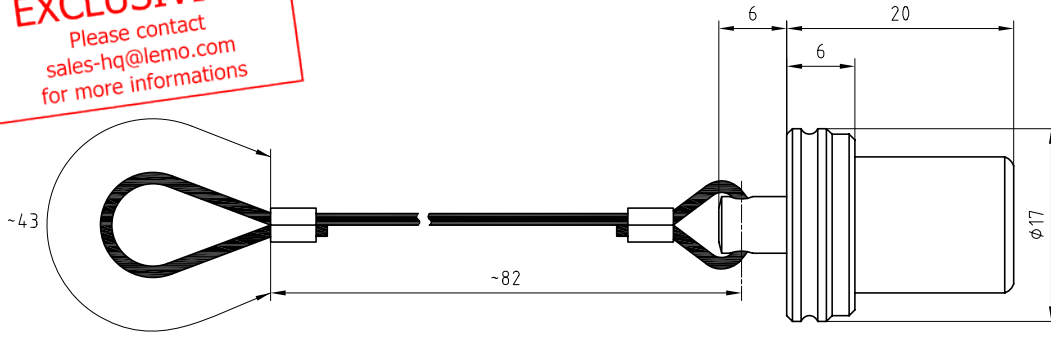

EXCLUSIVITY

Please contact
sales-hq@lemo.com
for more informations

Outer shell	: POM	Black
Crimp ferrule	: Brass	Nickel plated (FS-QQ-N-290A)
Cord	: Polyamide 6	Black

Blanking cap for free sockets PH_ .
(With cable and sliding loop fixing)
Series 1K (Short cord) (Watertightness: IP68)

ETUDE N° E2802

Echelle —	Dessiné	01.10.09	OVU / JPBA
	Contrôle	19.11.09	JPBA / CDE
	Modif.	02	19.11.09 / OVU

LEMO

CH-1024 Ecublens

BRF.1K.203.BAZY