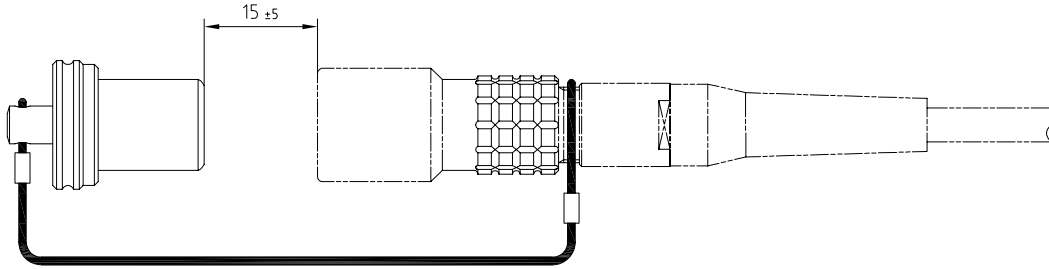

EXCLUSIVITY

Please contact
sales-hq@lemo.com
for more informations

Outer shell	: POM	Black
Crimp ferrule	: Brass	Nickel plated (FS-QQ-N-290A)
Cord	: Polyamide 6	Black

Blanking cap for free sockets PH_ .
(With cable and sliding loop fixing)
Series 1K (Short cord) (Watertightness: IP68)

ETUDE N° E2802

Echelle —	Dessiné	01.10.09	OVU / JPBA
	Contrôle	19.11.09	JPBA / CDE
	Modif.	02	19.11.09 / OVU

LEMO

CH-1024 Ecublens

BRF.1K.203.BAZY