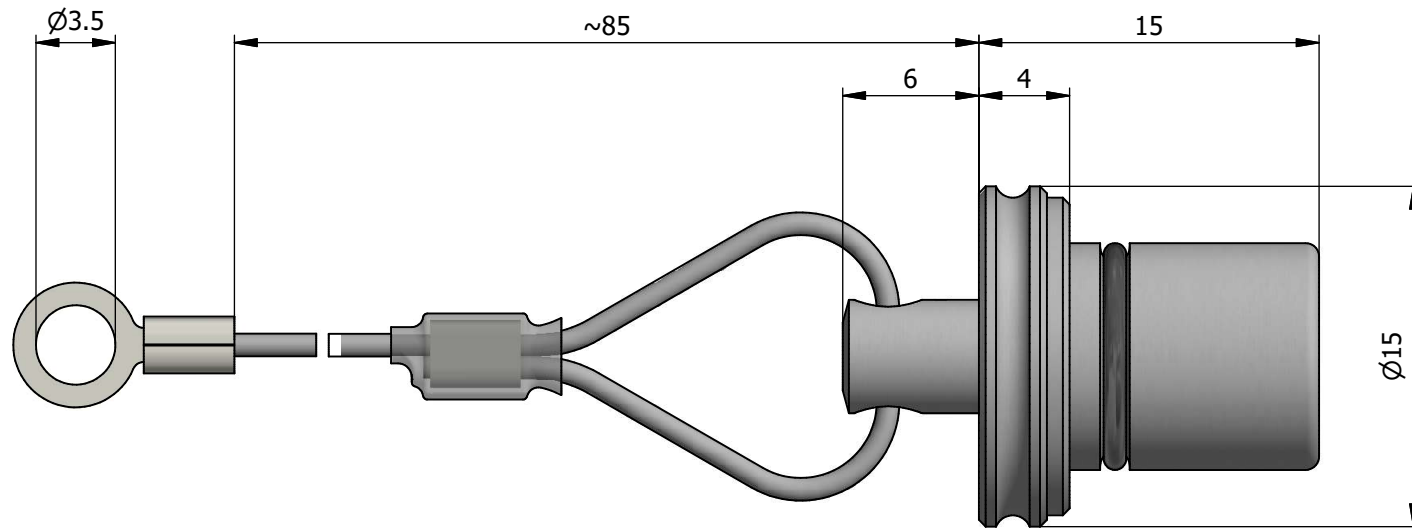

All dimensions are in millimeters (mm)

All additional information are documented on the datasheet (See below link or QR Code)  
[www.lemo.com/pdf/BRE.0K.200.NAS.pdf](http://www.lemo.com/pdf/BRE.0K.200.NAS.pdf)

### Blanking caps for fixed sockets

Series 0K

Drawn	08.04.2022	MARI/OBAR
Checked	29.09.2022	OBAR
Modified	02	29.09.2022/MARI
DO NOT SCALE DRAWING		

**LEMO**

LEMO SA  
 Chemin des Champs-Courbes 28  
 1024 Ecublens - SWITZERLAND